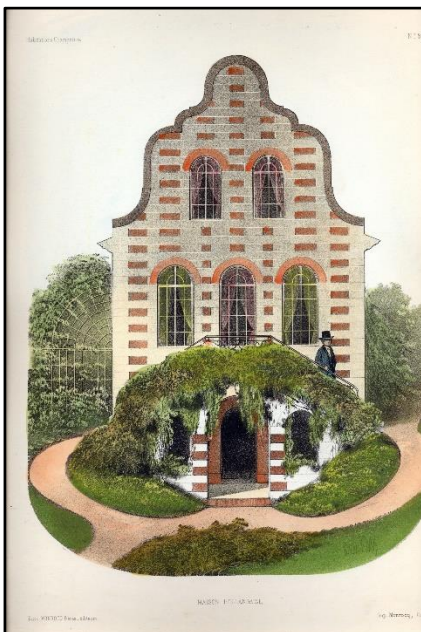

63.
Petit, Victor: Maison Hollandaise.
Habitations champetres. Recueil de Maisons, Villas, Chalets, Pavillons, Kiosques, Parcs et Jardins, dessinees par Victor Petit. N° 82. Monrocq Freres, Paris, cca. 1855. Original hand-colored lithograph. 35 x 26,5 cm. The engraving is clean, the paper is slightly stained at the edges.

50