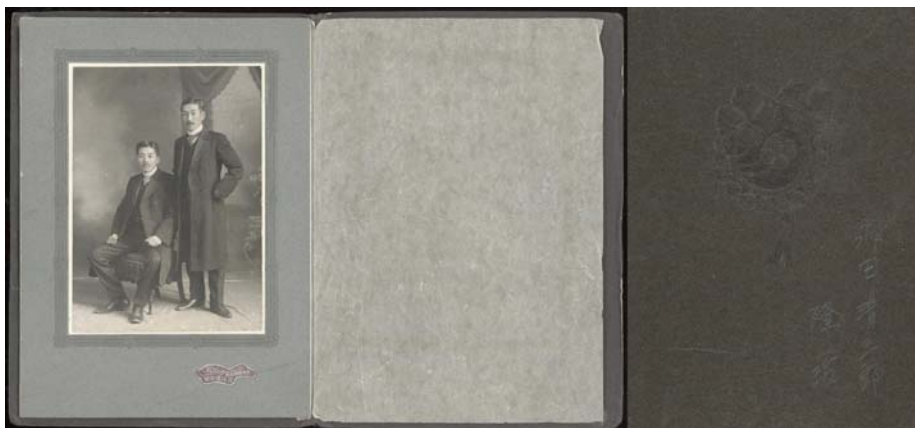

277 KOMAKOSKY. Portrait of a boy. ca. 1900. Original photograph, carte de visite, silver print, 6 x 4,2 cm.- With photographers marks on front, and text on reverse. 18,00