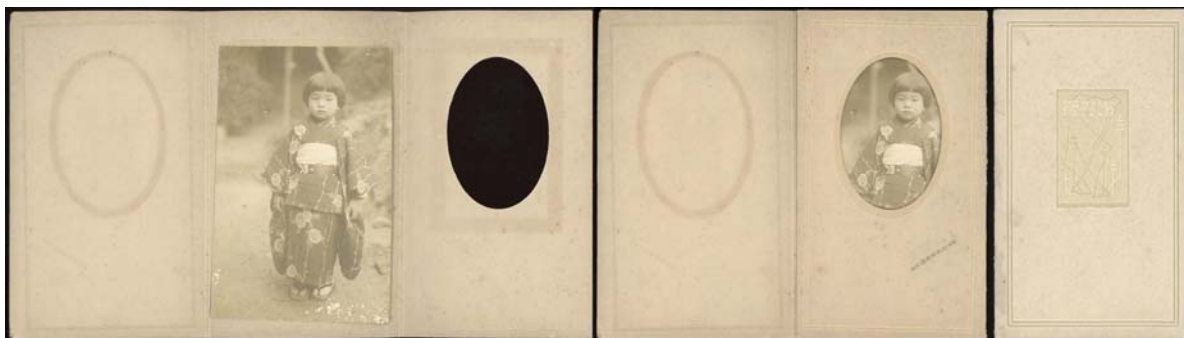

320 ÓIWA, Y. Portrait of a little one. Utsuni, Owari, ca. 1900. Original photograph, silver print, 9,6 x 8,5 cm in original covers. - With photographers marks on covers. - Losses of picture. 18,00