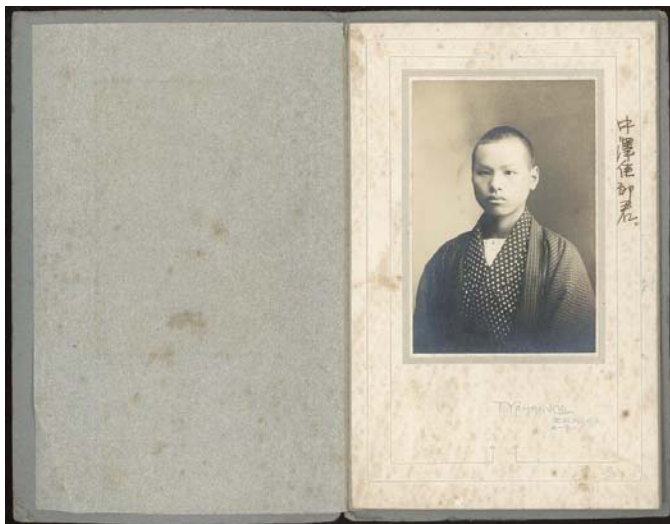

374 YAMAGUCHI, T. Portrait of a boy in kimono. ca. 1910. Original photograph, silver print, 8,8 x 5,9 cm, on original mount. - With photographers marks and text on front 24,00

375 YAMAMOTO, N. Portrait of a boy in kimono. ca. 1900. Original photograph, silverprint, 9,3 x 6,2 cm on original mount. - With photographers marks on front. - Losses of picture. 12,00