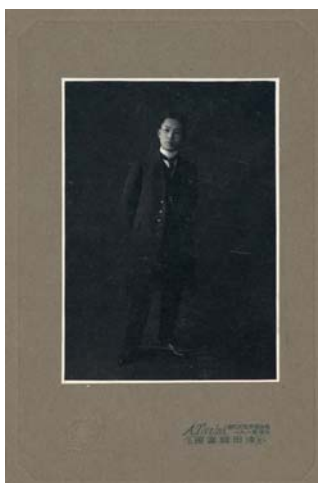

371 Y. E. Groupportrait of a large school-class. ca. 1910. Original photograph, silverprint, 9,8 x 14 cm on original mount. - With photographers mark on front. 24,00

370 TSUDA, A. Portrait of a young man (2). ca. 1900. Original photograph, silver print, 11,5 x 8,2 cm in original covers. - With photographers marks on front. 18,00