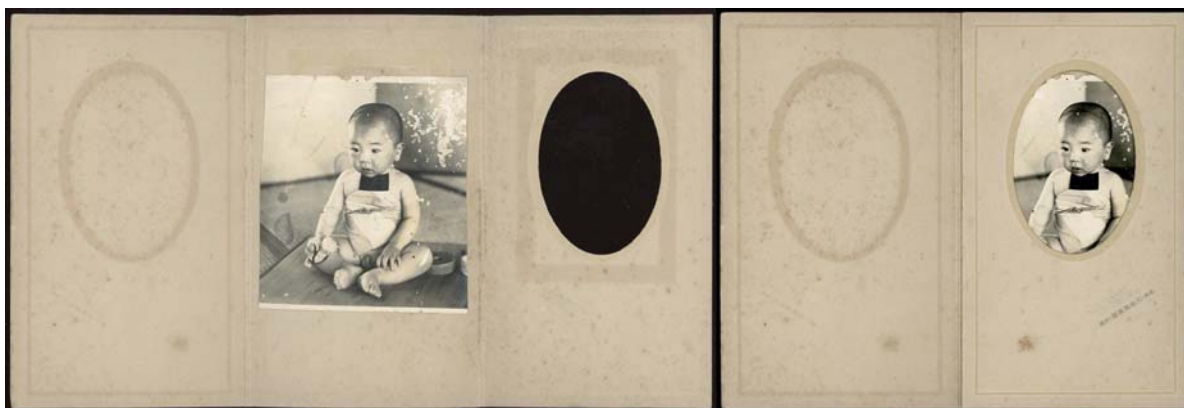

321 OKA, S. Portrait of a young man in kimono. Tokyo, ca. 1900. Original photograph, silver print, 8,5 x 5,5 cm in original covers. - With photographers marks on front. 18,00
¶ K.ú.K. Photo Atelier, Tel Danoho, S. Oka, Tokyo.