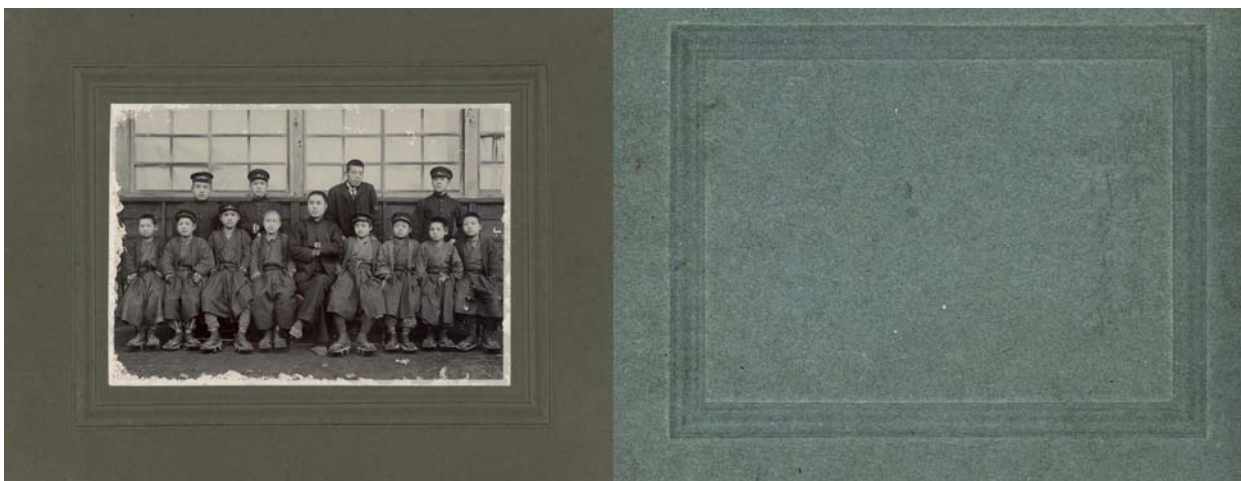

83 JAPAN. Groupportrait of men in a uniform. ca. 1910. Original photograph, silver print, 10,5 x 15 cm in original covers. - With photographers marks on front. 48,00