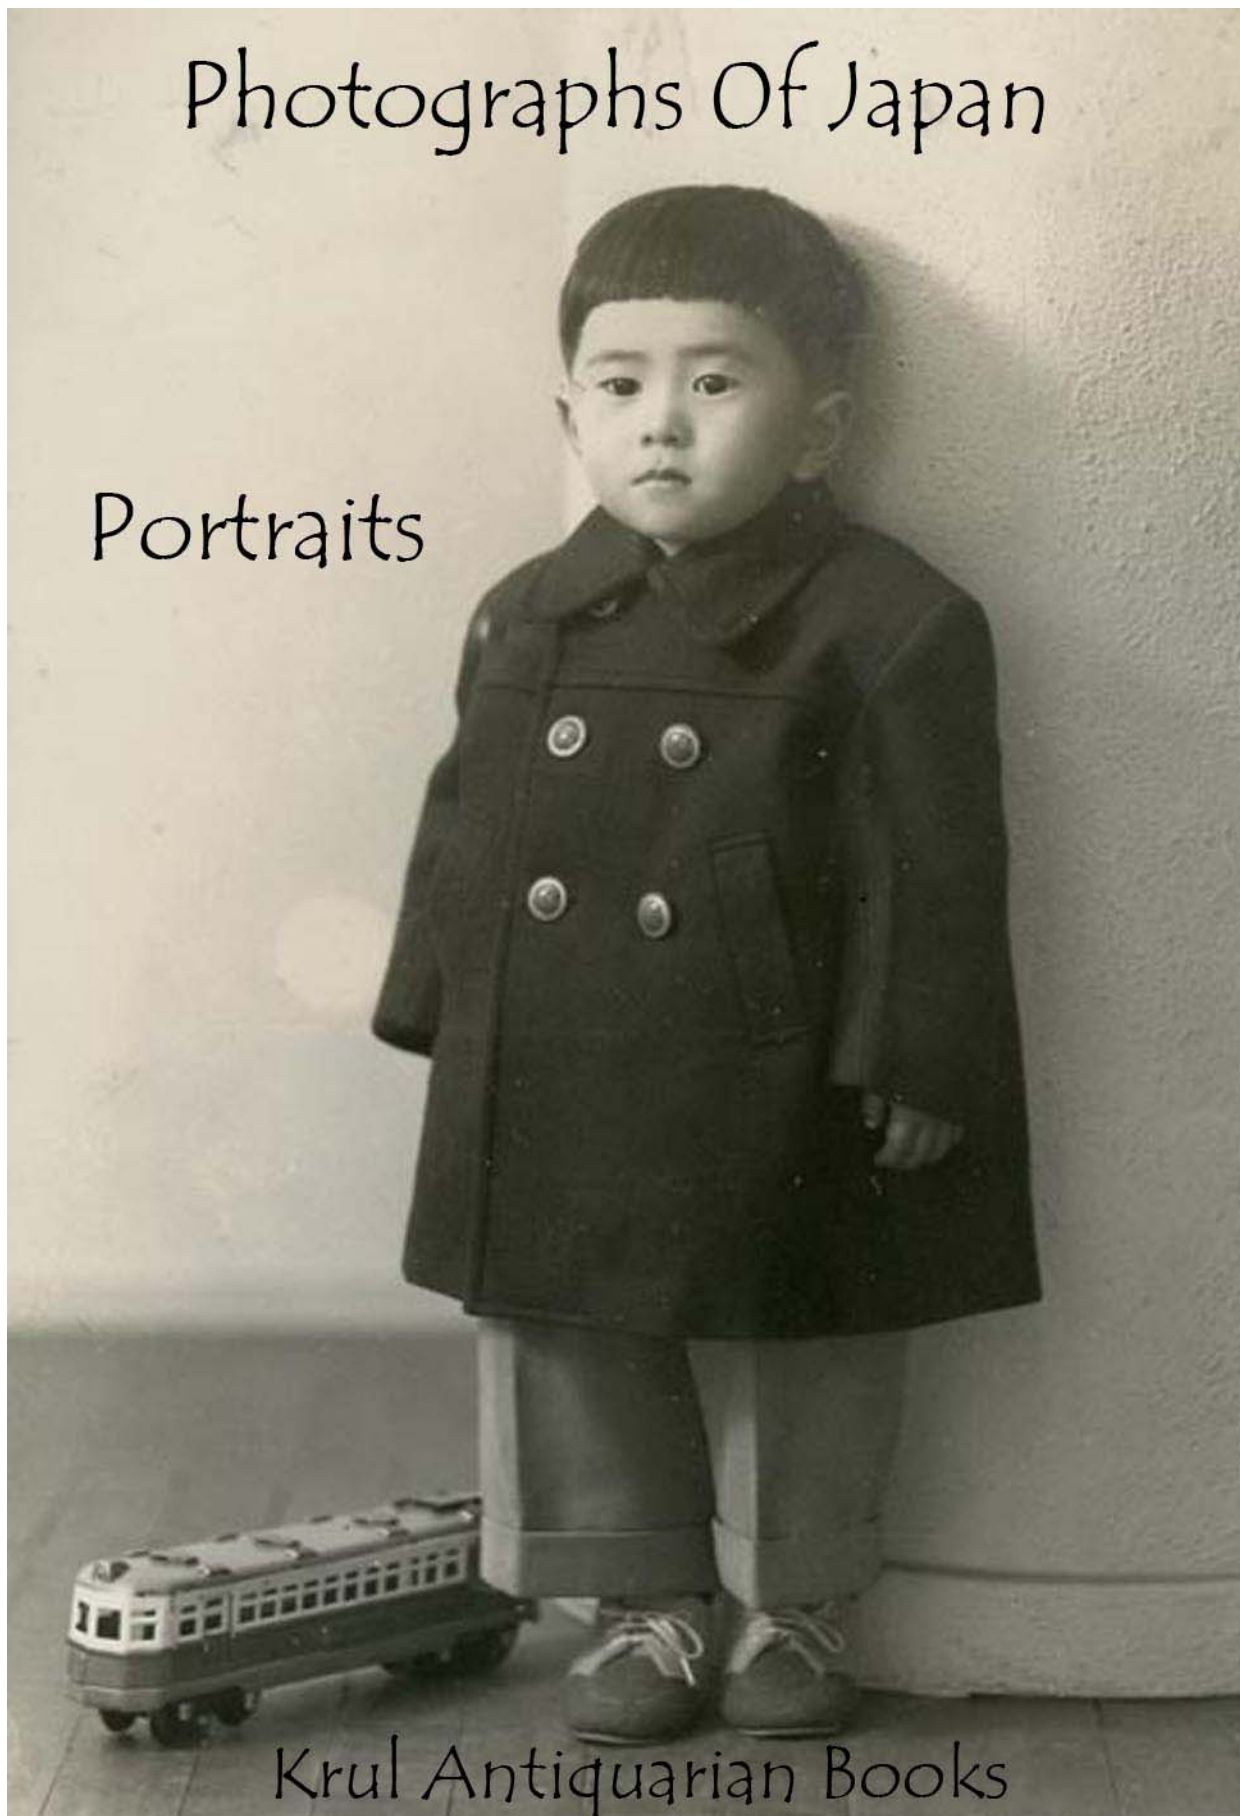

Photographs Of Japan

Portraits

Krul Antiquarian Books