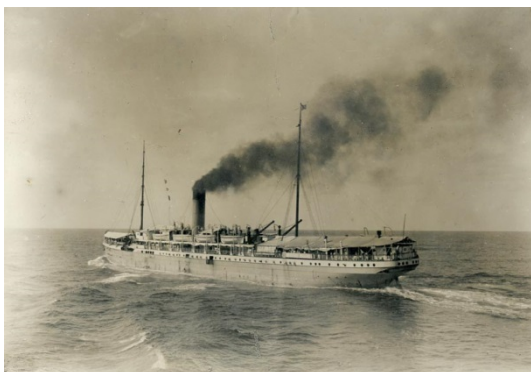

684 S.S. GEDÉ. View on the S.S. Gedé, on a trip to Netherlands Indië. ca. 1900. Original photograph, silver print, 11,4 x 16,6 cm. 60,00

¶ The Netherlands - Dutch Indies Service. In January 1912 the Gedé called, as first ship, the port of Belawan - Sumatra. - 1910 - Sold to Cia Naveira del Pacifico - Quamas Mexico. New name: 'General y Pesqueira'. - 1916 - Sold to Kishimoto, Kisen - Japan. New name: 'Shigizan Maru'.

On July 7th, 1917, when the fighting at Leucate (Mediterranean Sea under Port Nouvelle) is already far away, a convoy of eight ships are passing Cape of Leucate. The last ship ss Shigizan Maru (our ss Gedé), sailed on a German seamine. The Japanese ship with American crew was lost, but the crew safely reached the coast at La Franqui ..... luckily there were no victims!