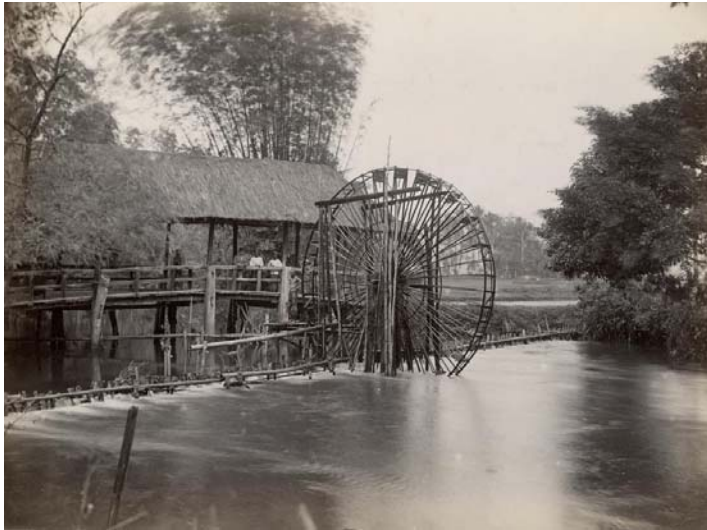

636 PAJAKOEMBOK. Waterscheprad te Pajakoembok, Sumatra's Westkust. ca. 1890.
Original photograph, albumen print, 20,8 x 27,7 cm.

420,00

637 PAKOE BOEWONO IX. Portrait of Pakoe Boewono IX Emperor (Susuhunan) of Soerakarta (Solo) and his Spouse the Empress, Ratoe Pakoe Boewono of Soerakarta. ca. 1880.
Original photograph, albumen print, 27 x 21 cm.