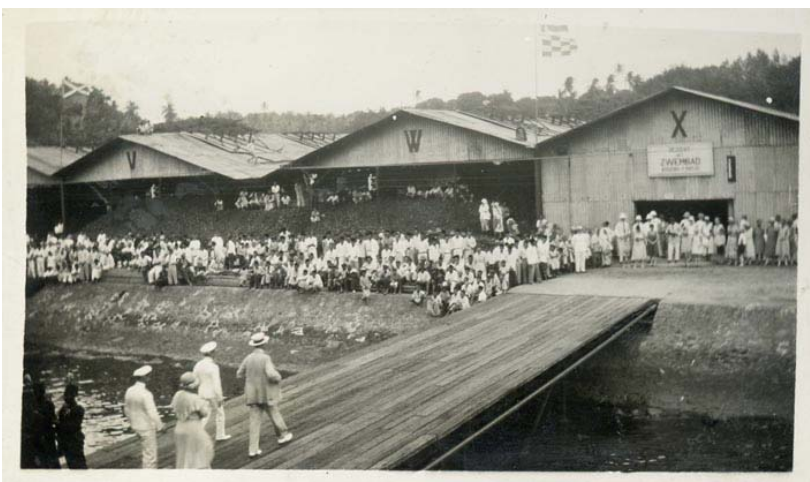

689 SABANG. Het zwembad Kroeng Pantjo op Sabang, Défilé (4). ca. 1930. Original photograph, silverprint, 11 x 6,5 cm.