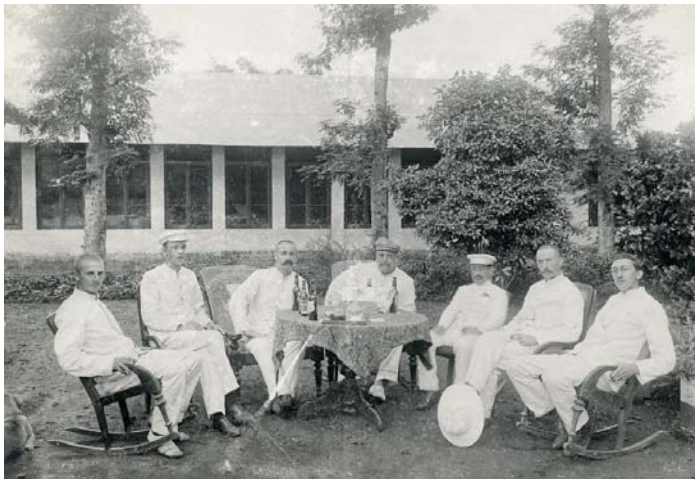

635 OOST-JAVA. Portret van een planters familie. ca. 1900. Original photograph, silver print, 12,2 x 16,3 cm. 72,00