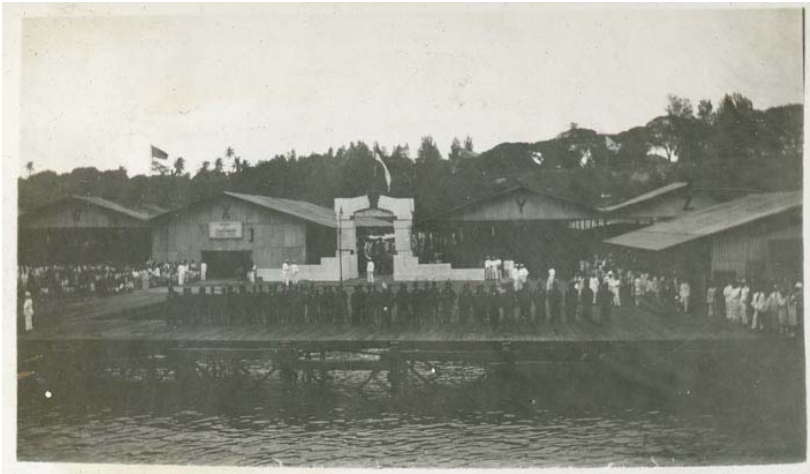

24,00

687 SABANG. Het zwembad Kroeng Pantjo op Sabang (2). ca. 1930. Original photograph, silverprint, 6,5 x 11 cm.

24,00