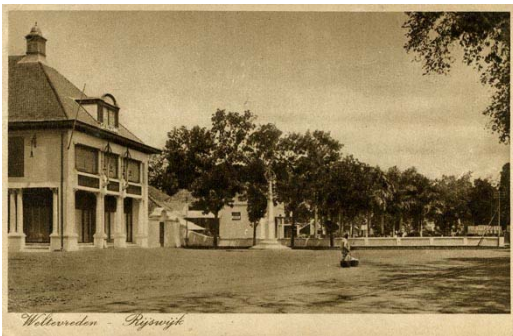

673 RIOUW. A chinese pile-dwelling. ca. 1890. Original photograph, albumen print, 17 x 23,6 cm on mount. 120,00