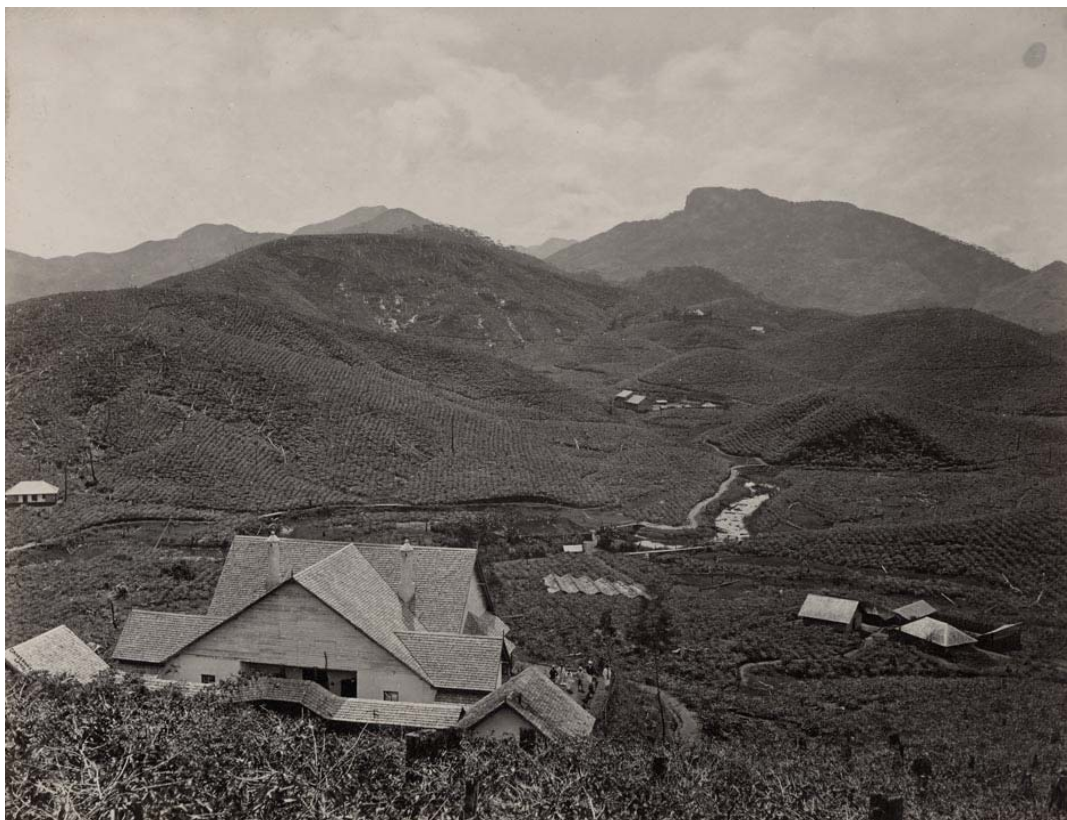

101 SCOWEN. Ceylon. Lions Mouth Colombo Line. ca. 1880. Original photograph, albumen print, 28 x 22 cm. 360,00