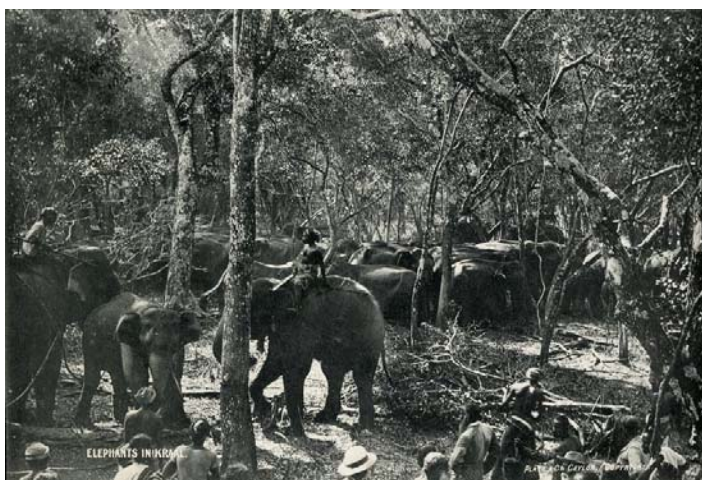

59 PLATE & CO, W. Elephants in Kraal. Ceylon, ca. 1910. Original photo-engraving, 14,7 x 22,4 cm. Photograph no 51, Serie K. Reproduction with photographer's stamp and numbering on reverse. 30,00