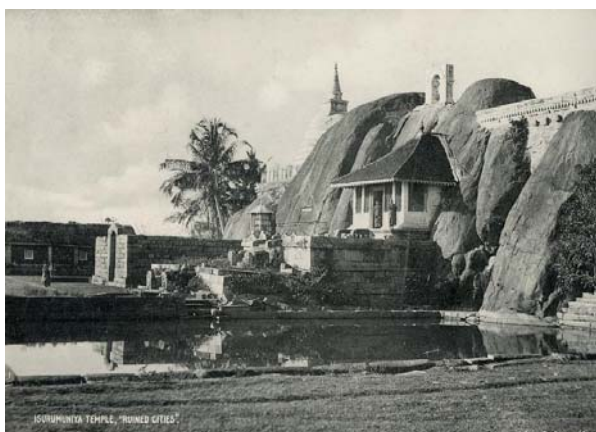

66 PLATE & CO, W. Jaffna Tamil Child. Ceylon, ca. 1910. Original photo-engraving, 22,5 x 14,8 cm. Photograph no 3, Serie K. (Photograph no 115). 60,00