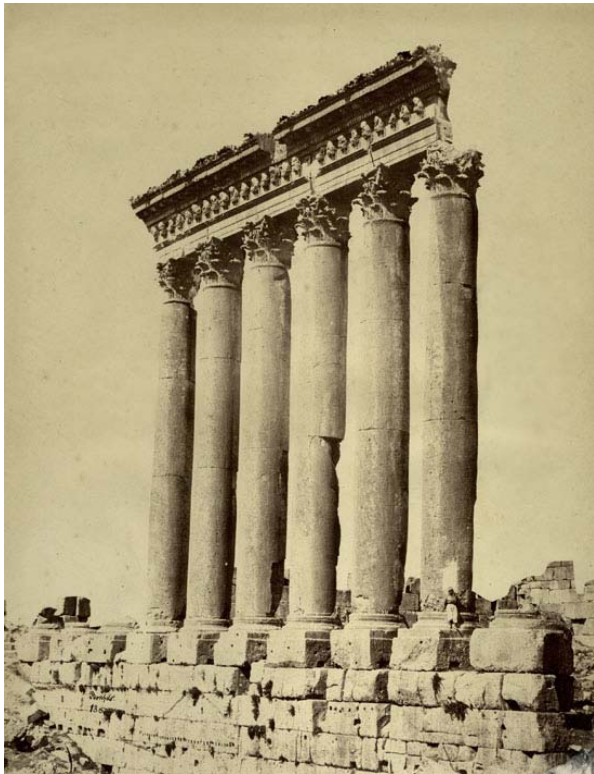

9 BONFILS, Félix. Balbek, Vue des deux temples. ca. 1880, albumen print, 27,7 x 21,7 cm, on mount. Photograph no 460.
€ 220,00